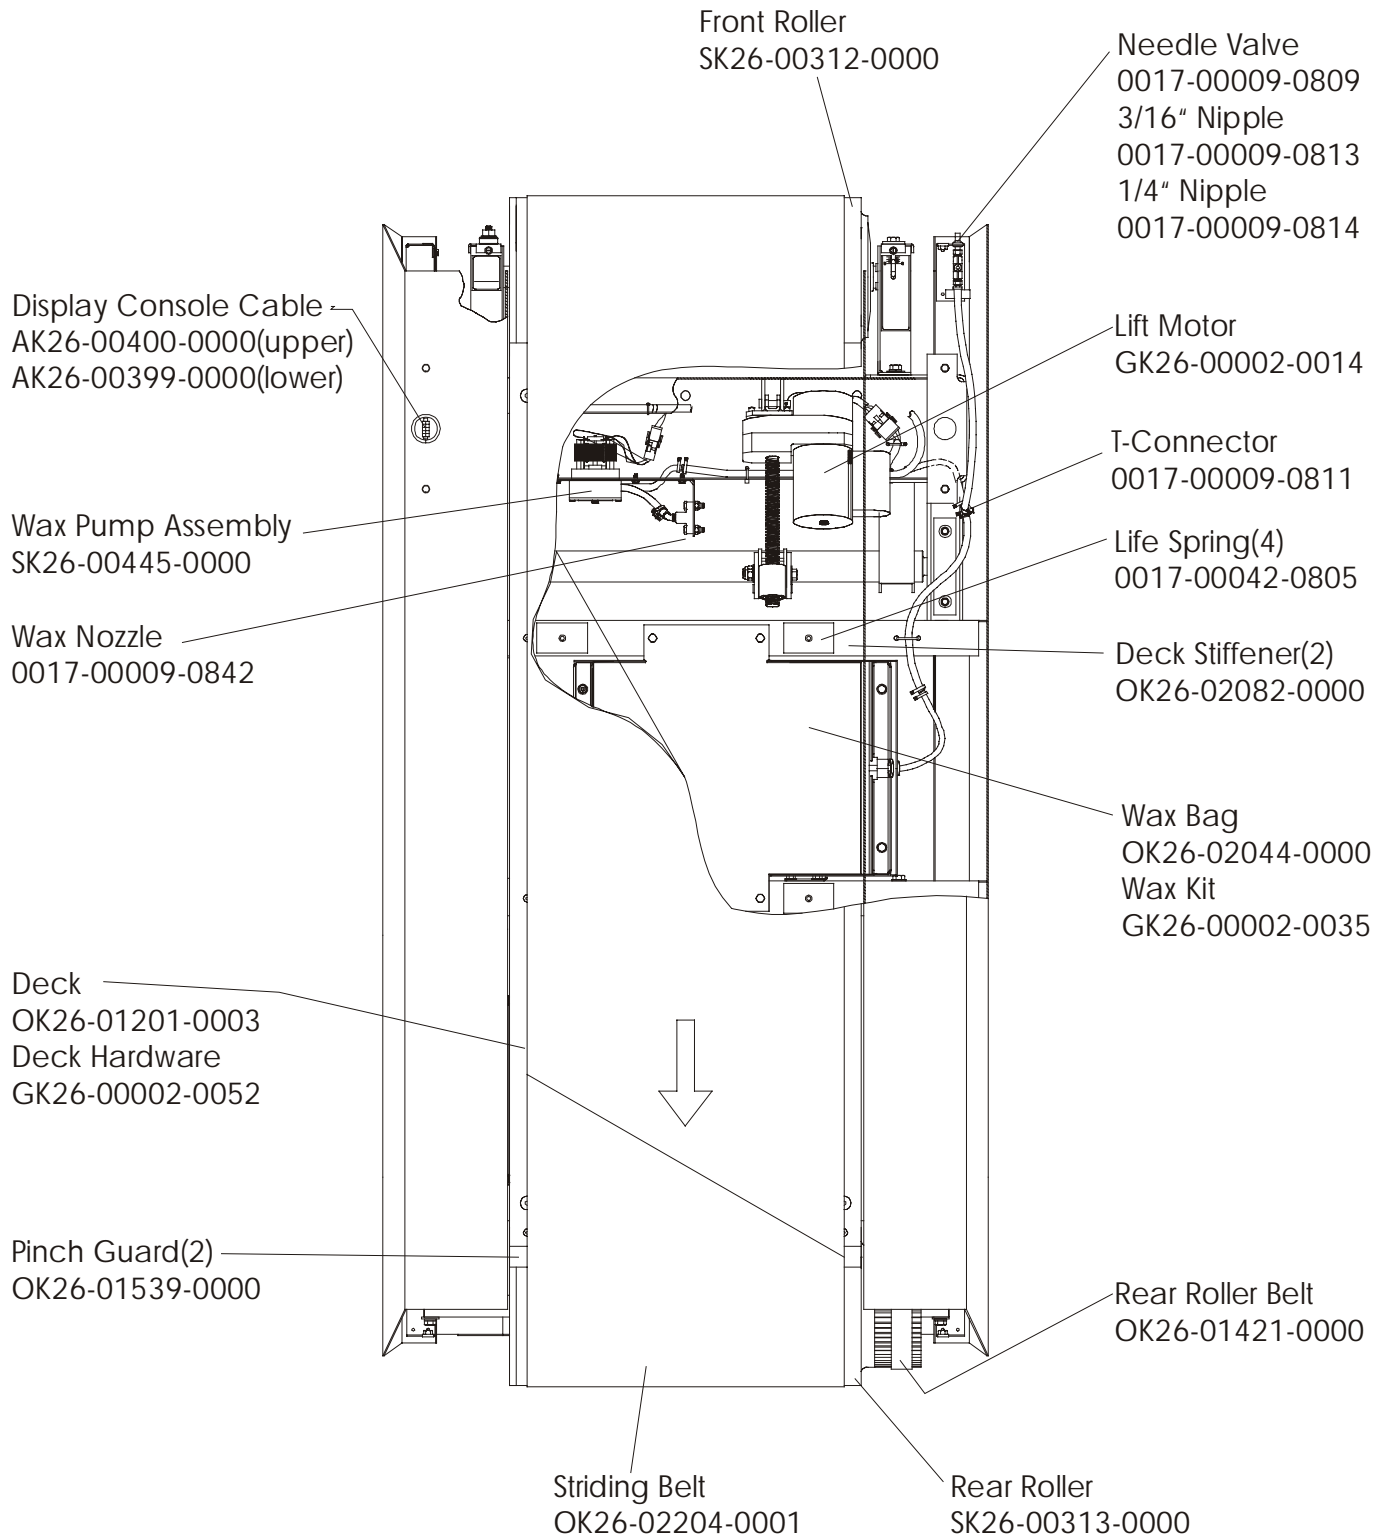

TR9500HR Treadmill
Top View

GK26-00023-XXXX
S/N 309479-313975

TR9500HR Treadmill
Bottom View

GK26-00023-XXXX
S/N 309479-313975